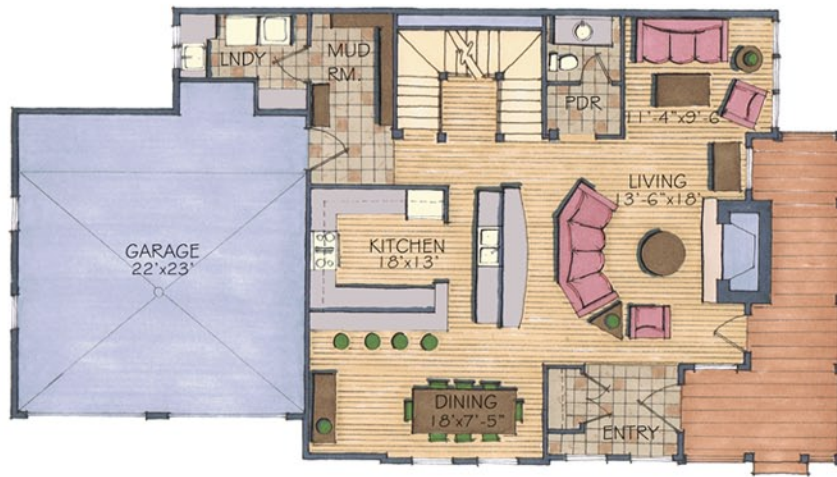

The porches of Steamboat

Cottonwood Upper Level
1/8" = 1'-0"

Cottonwood Main Level
1/8" = 1'-0"

Cottonwood Lower Level
1/8" = 1'-0"