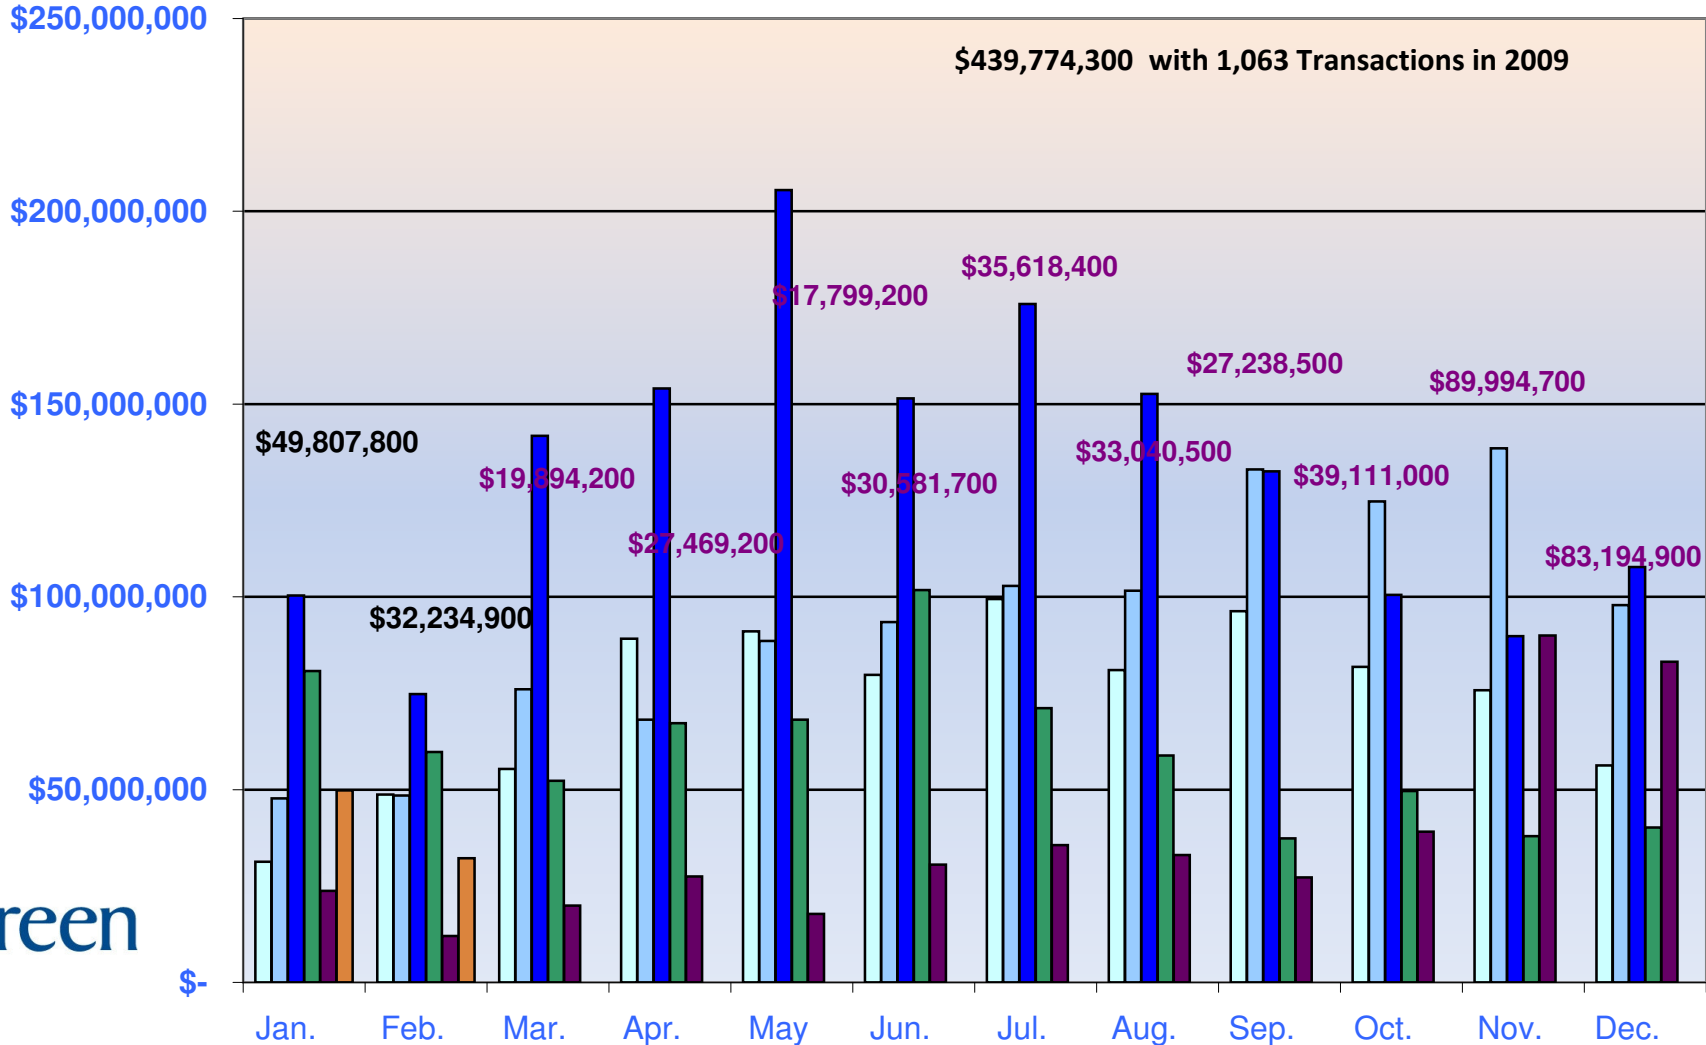

MARKET ANALYSIS

Compliments of:
 Land Title
 Steamboat Springs
 Bruce Carta
 970-870-2822
 bcarta@ltgc.com

Routt County Gross Sales Volume: 2005 through YTD. 2010

■ 2005 transactions
 ■ 2006 transactions
 ■ 2007 transactions
 ■ 2008 transactions
 ■ 2009 Transactions
 ■ 2010 Transactions