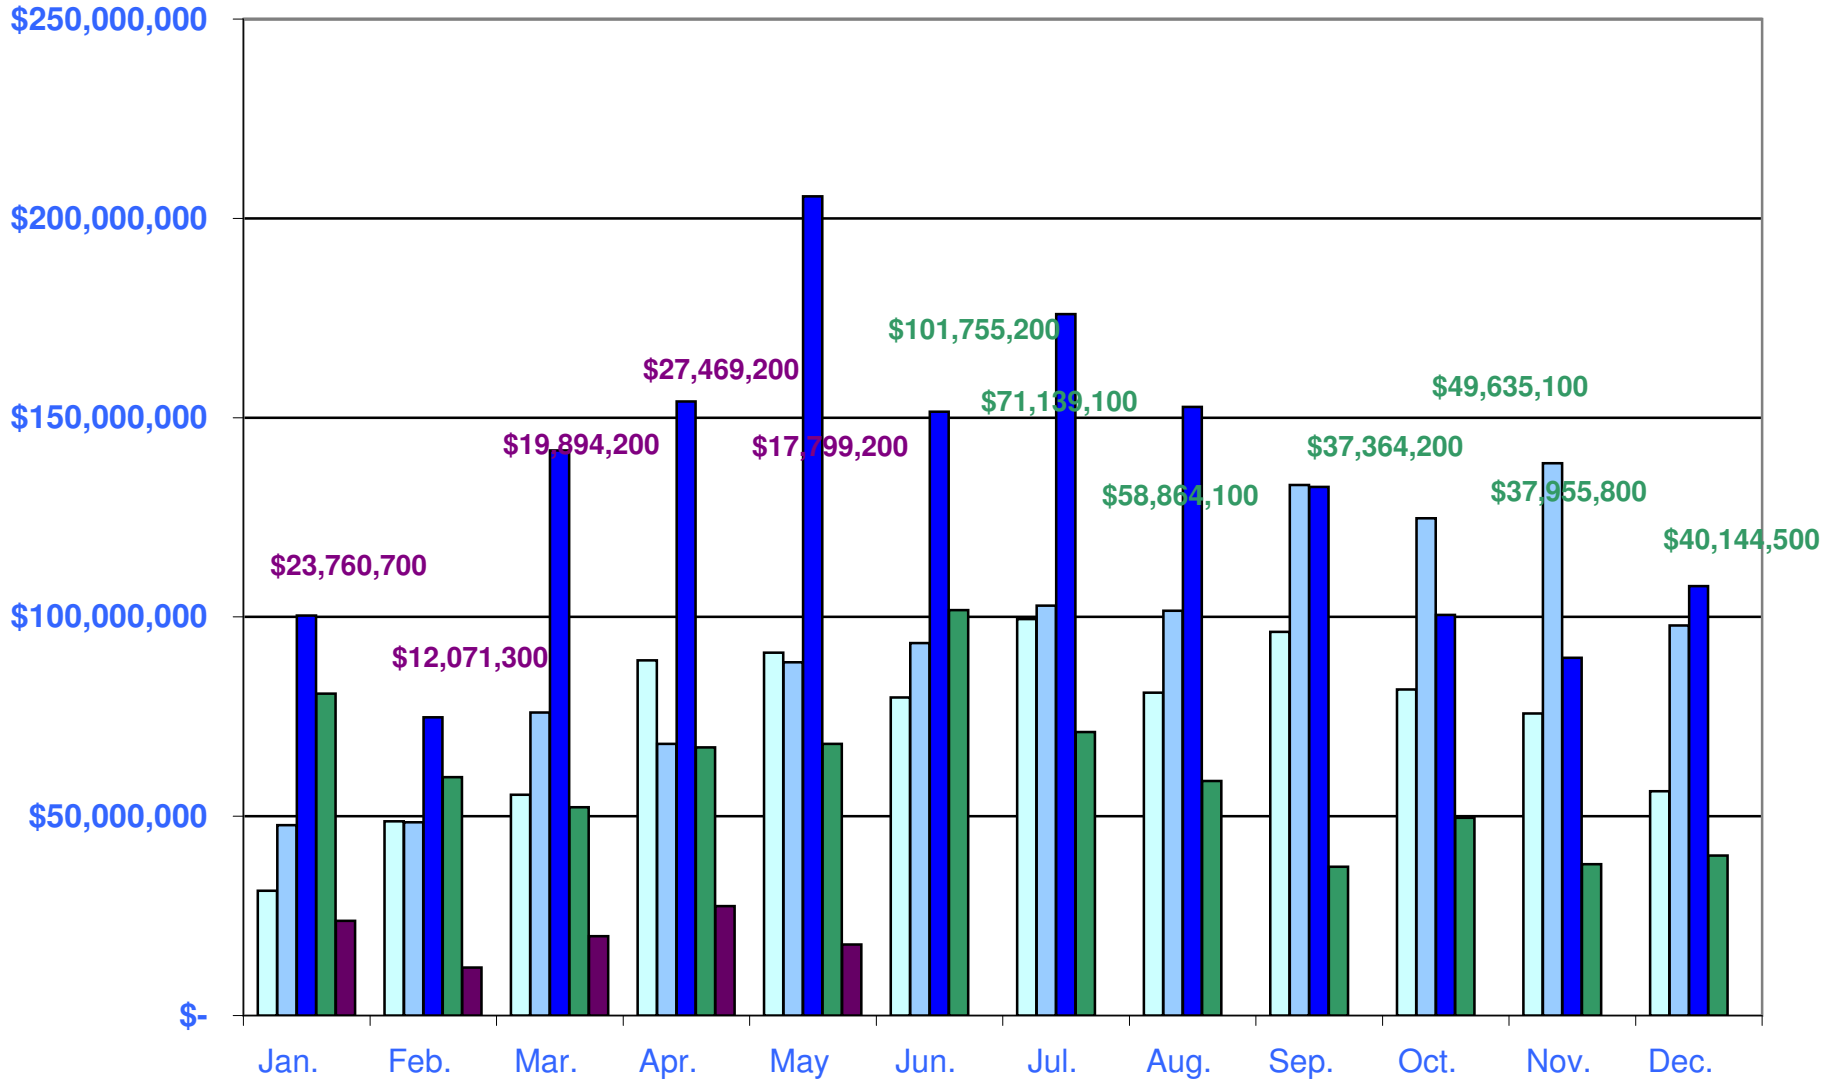

MARKET ANALYSIS

Compliments of:
Land Title
Steamboat Springs
 Bruce Carta
 970-870-2822
 bcarta@ltgc.com

Routt County Sales Volume: 2005 through 2009

■ 2005 transactions
 ■ 2006 transactions
 ■ 2007 transactions
 ■ 2008 transactions
 ■ 2009 Transactions